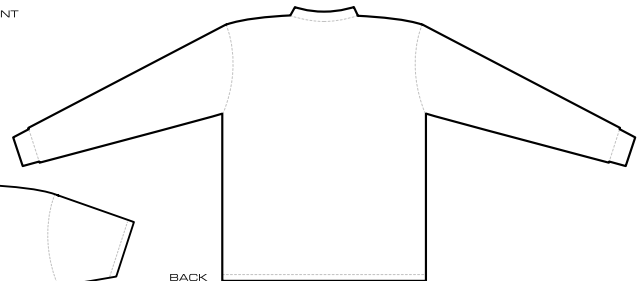

2926

VALLEY
APPAREL • DISPLAY

Men's ¼ ZIP jersey short or long sleeve

Body Style Information Sheet

Body	Style #
Description	2926 Men's ¼ ZIP jersey, short or long sleeve
Gender	Mens
Sizes Offered	S - 6XL
Additional Notes	Industry standard tolerance of +/-1"

SIZE	CHEST in	BACK	SHORT SLEEVE	LONG SLEEVE
XS	20"	26.50"	17"	32.5"
S	21"	27.75"	17.35"	33.5"
M	22"	28.5"	17.75"	35"
L	23"	30"	18.65"	35"
XL	24"	31.5"	19.5"	35.75"
2XL	26"	32.5"	20.75"	36.75"
3XL	28"	34"	22.32"	38.25"
4XL	30"	35"	22.83"	38.75"
5XL	32"	36.5"	24.53"	39.75"
6XL	34"	37.75"	25.33"	40.75"

BACK