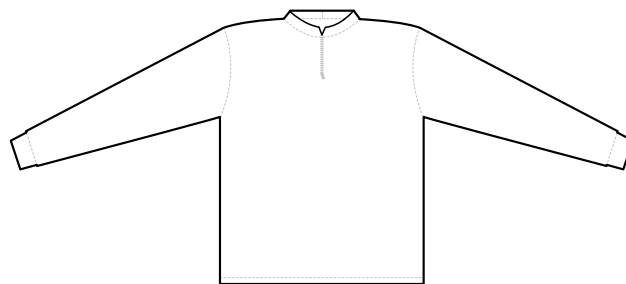

## Men's ¼ ZIP jersey short or long sleeve

Body Style Information Sheet

Body	Style #
Description	2926 Men's ¼ ZIP jersey, short or long sleeve
Gender	Mens
Sizes Offered	S - 6XL
Additional Notes	Industry standard tolerance of +/-1"

SIZE	CHEST in	BACK	SHORT SLEEVE	LONG SLEEVE
XS	20"	26.50"	17"	32.5"
S	21"	27.75"	17.35"	33.5"
M	22"	28.5"	17.75"	35"
L	23"	30"	18.65"	35"
XL	24"	31.5"	19.5"	35.75"
2XL	26"	32.5"	20.75"	36.75"
3XL	28"	34"	22.32"	38.25"
4XL	30"	35"	22.83"	38.75"
5XL	32"	36.5"	24.53"	39.75"
6XL	34"	37.75"	25.33"	40.75"