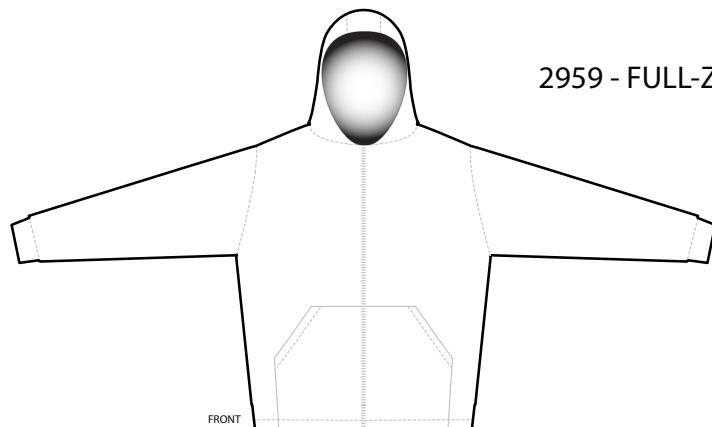

## Full zip front fleece hoodie

Body Style Information Sheet

**VALLEYFASHIONS**  
O U T D O O R S  
VFOUTDOORS.COM

Body	Style #
Description	<b>2959 - Mens sleek arm and square shoulder - zip front hoodie</b>
Gender	Men
Sizes Offered	XXS – 4XL
Sleeve Option	Long
Additional Notes	<b>Draw cord in hood, shock cord at waist</b>

SIZE	CHEST	BACK	SLEEVE LENGTH	SWEEP
XS	23"	25"	32"	22"
S	24"	26"	33"	23"
M	25"	27"	34"	24"
L	26"	28"	35"	25"
XL	27"	29"	36"	26"
2XL	28.5"	30"	37.5"	27.5"
3XL	29.5"	31"	38.5"	28.5"
4XL	30.5"	32"	39.5"	29.5"
5XL	31.5"	33"	40.5"	30.5"
6XL	32.5"	34"	41.5"	31.5"